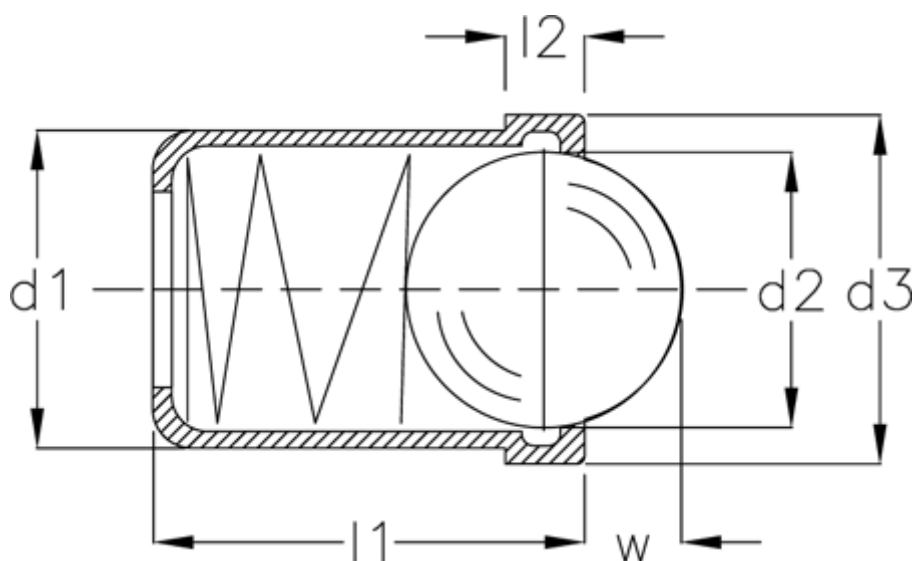

Data Sheet

Article number: 208830051

Description: E+G
Spring plunger GN 614-8-NI

Measures

d1	= 8
d2	= 6.5
d3	= 8.5
l1	= 9.0
l2	= 1.0
Spring pressure N bottom	= 12.5
Spring pressure N top	= 7.0
W	= 1.9